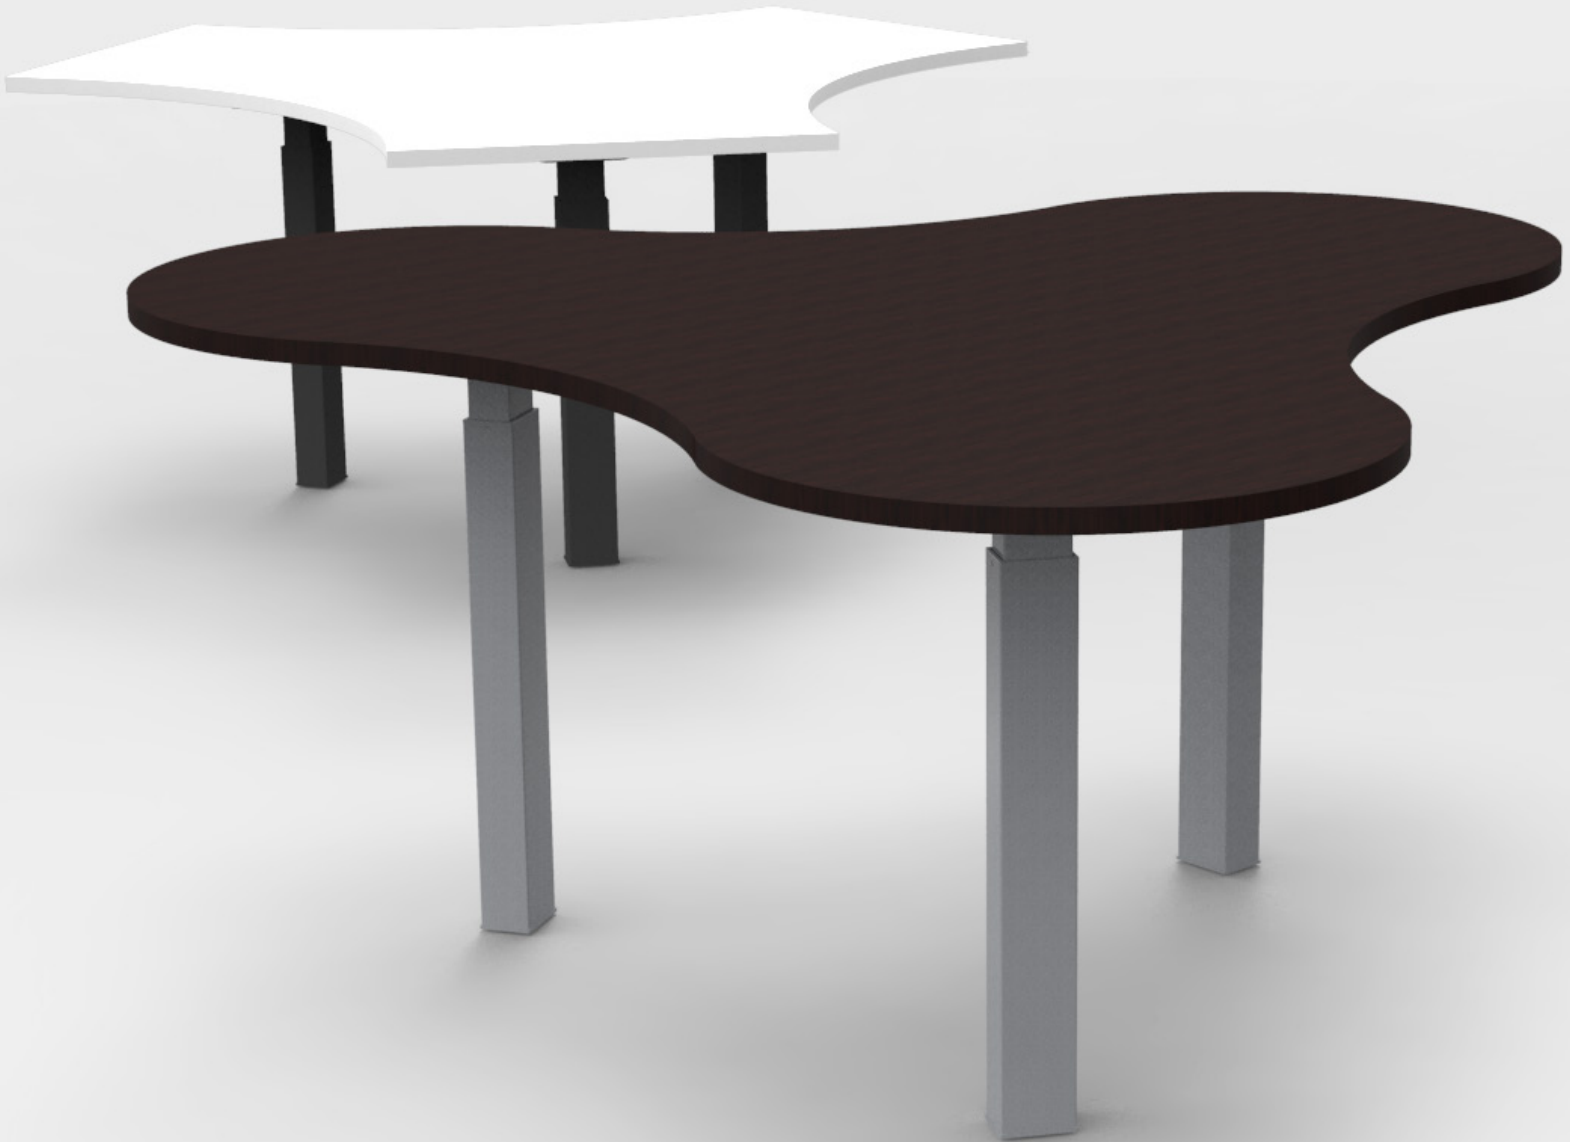

HEIGHT ADJUSTABLE TABLES - COLLABORATION

TRYSS

Combining meeting tables with RISE height adjustability creates the ultimate in flexible spaces. ISE's new Tryss Collaboration Tables stimulate brief meetings from two to six people.

HEIGHT ADJUSTABLE TABLES - COLLABORATION

TRYSS

FEATURES

- Round or flat worksurface ends allow for small or large meetings in the same space
- Available with RISE 22"-48" or RISE S2 27"-46" height adjustability
- Electric motors in each leg provide effortless adjustment
- Anti-collision function automatically stops motors when table makes contact with an immovable object
- Available with special centrally located inset digital display memory switch

SPECIFICATIONS

- Height range: 22"-48" or 27"-46" from the floor to the top of a 1" worksurface
- Base available in silver, white and black
- Speed: up to 1.6" per second
- Weight capacity: 350 lbs
- Warranty: 10 years (electrical 3 years)