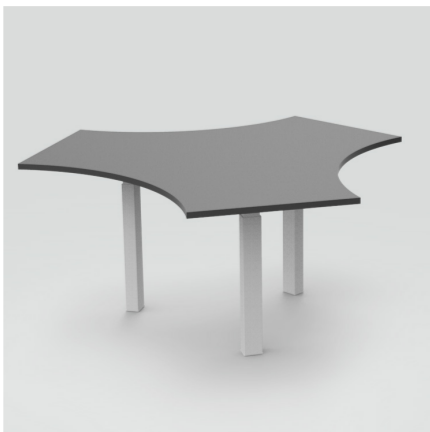

HEIGHT ADJUSTABLE TABLES - COLLABORATION

TRYSS

Combining meeting tables with RISE height adjustability creates the ultimate in flexible spaces. ISE's new Tryss Collaboration Tables stimulate brief meetings from two to six people.

HEIGHT ADJUSTABLE TABLES - COLLABORATION

TRYSS

FEATURES

- Round or flat worksurface ends allow for small or large meetings in the same space
- Available with RISE 22"-48" or RISE S2 27"-46" height adjustability
- Electric motors in each leg provide effortless adjustment
- Anti-collision function automatically stops motors when table makes contact with an immovable object
- Available with special centrally located inset digital display memory switch

SPECIFICATIONS

- Height range: 22"-48" or 27"-46" from the floor to the top of a 1" worksurface
- Base available in silver, white and black
- Speed: up to 1.6" per second
- Weight capacity: 350 lbs
- Warranty: 10 years (electrical 3 years)