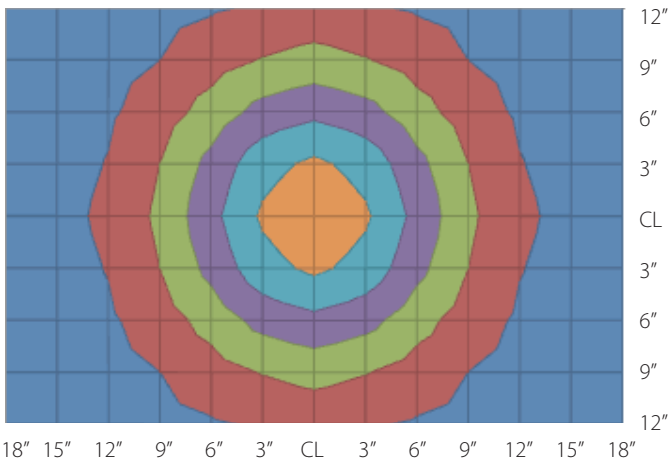

LED-FLEX-D PERSONAL TASK LIGHT

LED FLEX

Product Code	Mount Type	Fixture Colour	Bulb Wattage	Cord Length
LED-FLEX-D	Desk Base	Black	6.5 watts	16'
LED-FLEX-D-WHT	Desk Base	White	6.5 watts	16'

- LED fixture is energy-efficient (low wattage), long-lasting (50,000 hours / 20 years), cool running (low heat output), rugged (no filament damage from shock or vibrant) and non-toxic (no mercury)
- Unique single arm flexes at the base and at the head to allow the user to adjust the intensity and direction of light
- Three high powered LEDs provide a large pool of light with energy consumption totaling less than 6.5 watts
- Total cord length 16' (7' black cord from fixture to detachable power supply, 9' from power supply to outlet)
- On/off silver toggle switch
- Black or white finish with silver arm
- UL/CUL

LED-FLEX-D Personal Task Light

Base Number
LED-FLEX

Wattage
9 system
6.5 fixture
2.17 per LED

The LED-FLEX personal task light is an adjustable LED product consuming minimal levels of power, yet delivering warm 3500K illumination. This LED fixture adjusts to place a single shadowing, large pool of light where the user desires, with a flexible 18" articulating arm and five mounting choices. Available in white or black finish with chrome arms, the LED-FLEX is a cost effective solution for both open and private offices. Warranted for 5 years.

Base Number
Light Source
Number of LEDs
Power Supply
Power Factor
Optic
Measured Plane
Face of Light to Work Surface
Light Output
Efficacy

LED-FLEX
LED
3
700mA constant current, class II or LPS
NPF
conditioning optic w/diffuser
36" length x 24" width
15"
521 Lumens
58 Lm/W