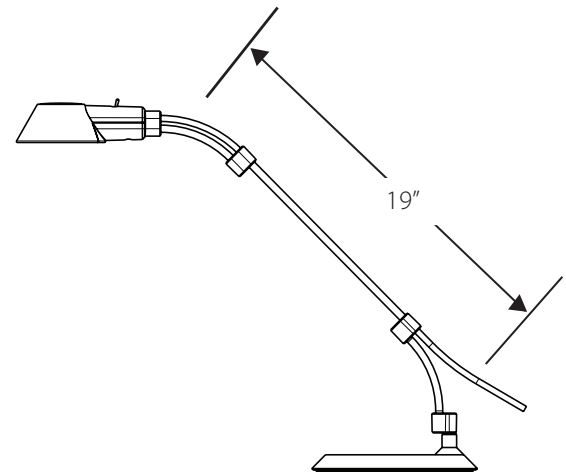

LED-FLEX-D PERSONAL TASK LIGHT

LED FLEX

Product Code	Mount Type	Fixture Colour	Bulb Wattage	Cord Length
LED-FLEX-D	Desk Base	Black	6.5 watts	16'
LED-FLEX-D-WHT	Desk Base	White	6.5 watts	16'

- LED fixture is energy-efficient (low wattage), long-lasting (50,000 hours / 20 years), cool running (low heat output), rugged (no filament damage from shock or vibrant) and non-toxic (no mercury)
- Unique single arm flexes at the base and at the head to allow the user to adjust the intensity and direction of light
- Three high powered LEDs provide a large pool of light with energy consumption totaling less than 6.5 watts
- Total cord length 16' (7' black cord from fixture to detachable power supply, 9' from power supply to outlet)
- On/off silver toggle switch
- Black or white finish with silver arm
- UL/CUL

LED-FLEX-D Personal Task Light

Base Number
LED-FLEX

Wattage
9 system
6.5 fixture
2.17 per LED

The LED-FLEX personal task light is an adjustable LED product consuming minimal levels of power, yet delivering warm 3500K illumination. This LED fixture adjusts to place a single shadowing, large pool of light where the user desires, with a flexible 18" articulating arm and five mounting choices. Available in white or black finish with chrome arms, the LED-FLEX is a cost effective solution for both open and private offices. Warranted for 5 years.

Base Number
Light Source
Number of LEDs
Power Supply
Power Factor
Optic
Measured Plane
Face of Light to Work Surface
Light Output
Efficacy

LED-FLEX
LED
3
700mA constant current, class II or LPS
NPF
conditioning optic w/diffuser
36" length x 24" width
15"
521 Lumens
58 Lm/W