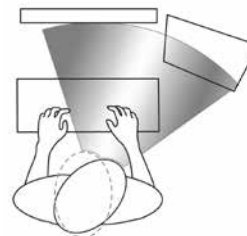

Document Holders

CH3000

Document Holders

Humanscale's In-line Document Holders keep your work directly in front of you, eliminating the need for repetitive lateral head movement. This dramatically reduces neck and upper back stress and significantly impacts output.

Features

- Encourages a low-risk body posture while reading, editing or entering documents
- Minimizes the neck, upper back and shoulder stress created by repetitive twisting
- In-line position maximizes data input speed
- Paper tray slides away on easy glide tracks when not in use (CH3000 only)
- Easily holds heavy documents or books

Specifications

- Adjustable paper tray angle
- Magnifying line guide, essential for small text
- Paper tray height adjustment range: 3.5"
- Paper tray depth adjustment range: 9" (CH3000 only)
- Virtually indestructible powder coated steel construction
- Dimensions:
CH3000: 15" d x 15.5" w x 3" h
CH900: 11" d x 14" w x 3" h
- Lifetime warranty
- Color: Putty or Black