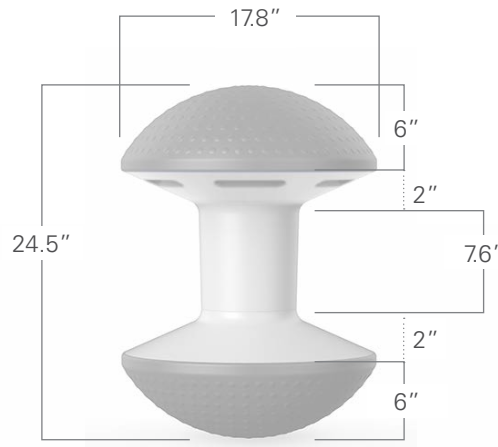

ballo[™]

A Don Chadwick Design

Humanscale

Ballo is a multipurpose stool for short-term, active sitting. Ideal for a variety of uses, settings and spaces, the Ballo stool is suited to home and office environments and everywhere in between. Perfect for pulling up a quick seat, surrounding a conference table or for use in a reception area, Ballo inspires activity. Available in seven colors, Ballo's playful aesthetic complements any space while promoting healthy movement.

The Ballo stool is ideal for:

- Collaboration spaces
- Education spaces
- Cafeterias
- Reception areas
- Touchdown spaces
- Guest seating at workstations
- Family rooms
- Home offices
- Lounge areas

Features

- Air-filled, non-slip dimpled domes shape to the body and provide a comfortable sitting experience
- Firmness of domes can be adjusted to personal preference
- Ballo is made from eco-friendly TPV material and contains no PVCs
- Encourages movement
- Lightweight at just 13.5 pounds

Specifications

- Ships inflated
- Air pump is included in package
- Weight: 13.5 lbs
- Accommodates users up to 300 lbs
- 3-year warranty

Black

Red

Gray

Green

Sky Blue

Yellow