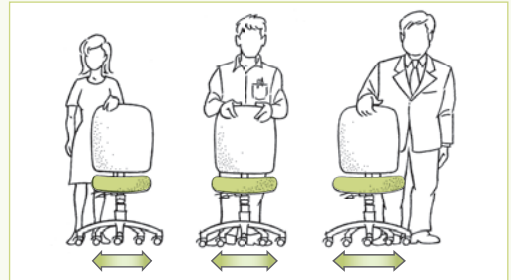

#### Headrest:

- Integrated headrest on executive high back models

#### Back and seat:

- Applied ergonomics : lumbar support and lateral support in all versions
- Three seat sizes available for all models

- Ultra-Flex® technology on steel structure or molded wood
- Polyurethane highly resilient foam slab

#### Ultra-Flex:

The Ultra-Flex® technology consists of a latex coated elastomer membrane mounted on a tubular steel frame. This technique increases flexibility and allows a perfect distribution of the body weight on the whole seat, reducing pressure for a better blood circulation and providing long term comfort.