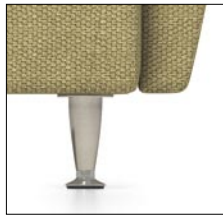

cyrano

artopex®
the art and the purpose

Trendsetting style

Break out of the ordinary with Cyrano club-style seating to create a lounge area with both a relaxing ambiance and stylish elegance. These modular chairs, love seats and sofas make a statement in both large open areas and smaller, more intimate rooms. Available with or without armrests, with or without backs. Wherever you place Cyrano, it will attest to your good taste.

Design: Suzanne Léger and the Artopex team

Complete the look with attractive accent tables and optional writing tablets. Dare to be daring: opt for a striking two-tone version...

"Deco" footings

Two-tone option, with casters